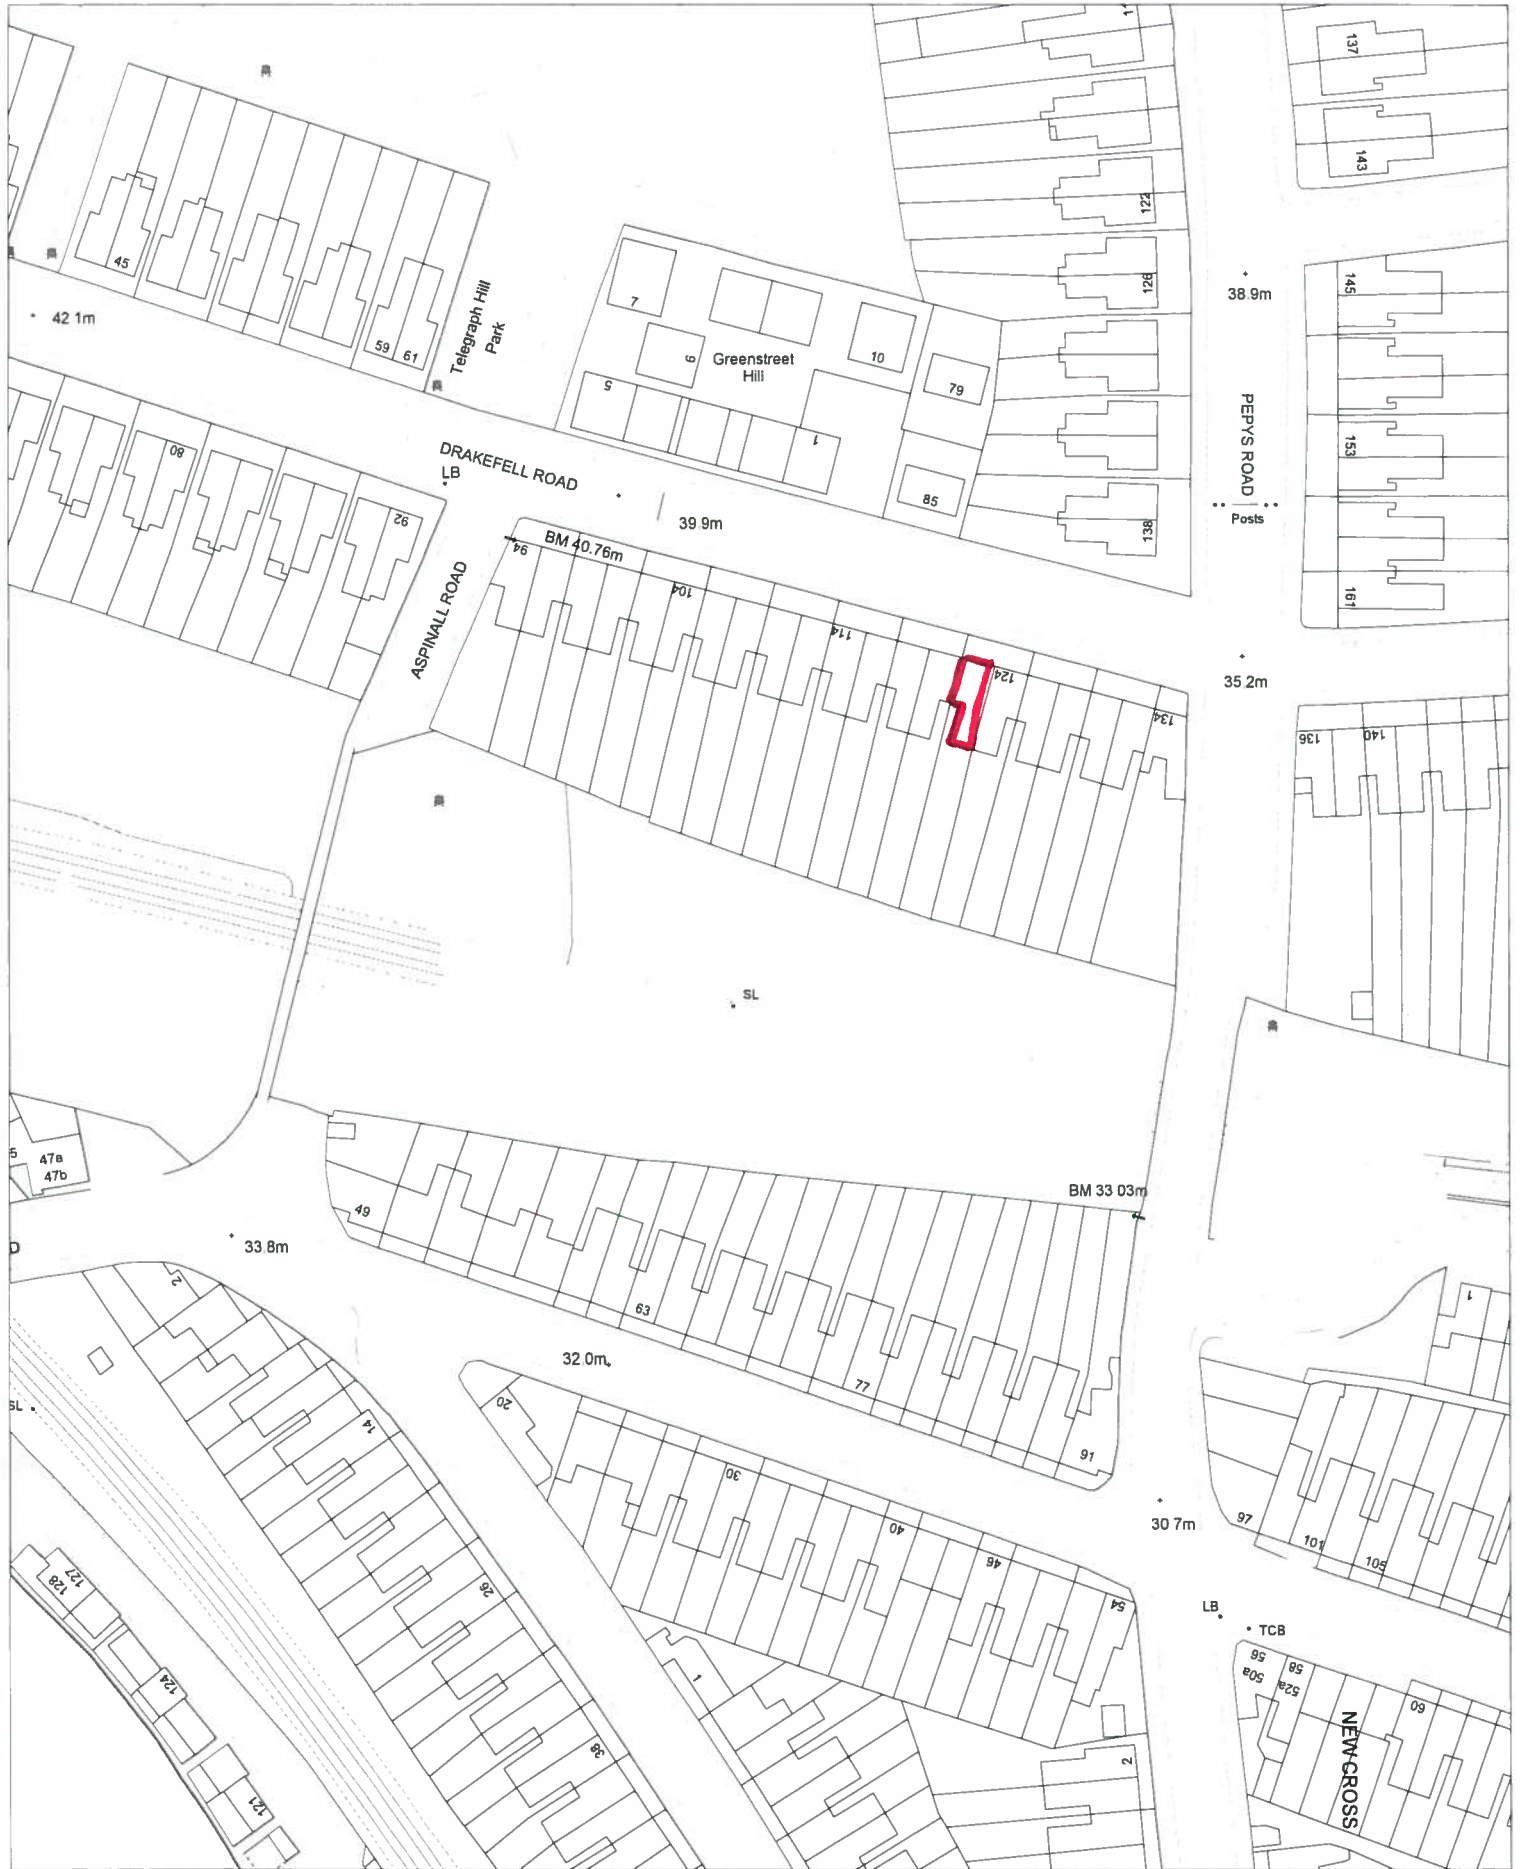

122 Drakefell Rd, SE14

Scale: 1:250

Base on the
Ordnance Survey map
Licence no: 100017710
London, SE6 4RU

Date: 07/12/15